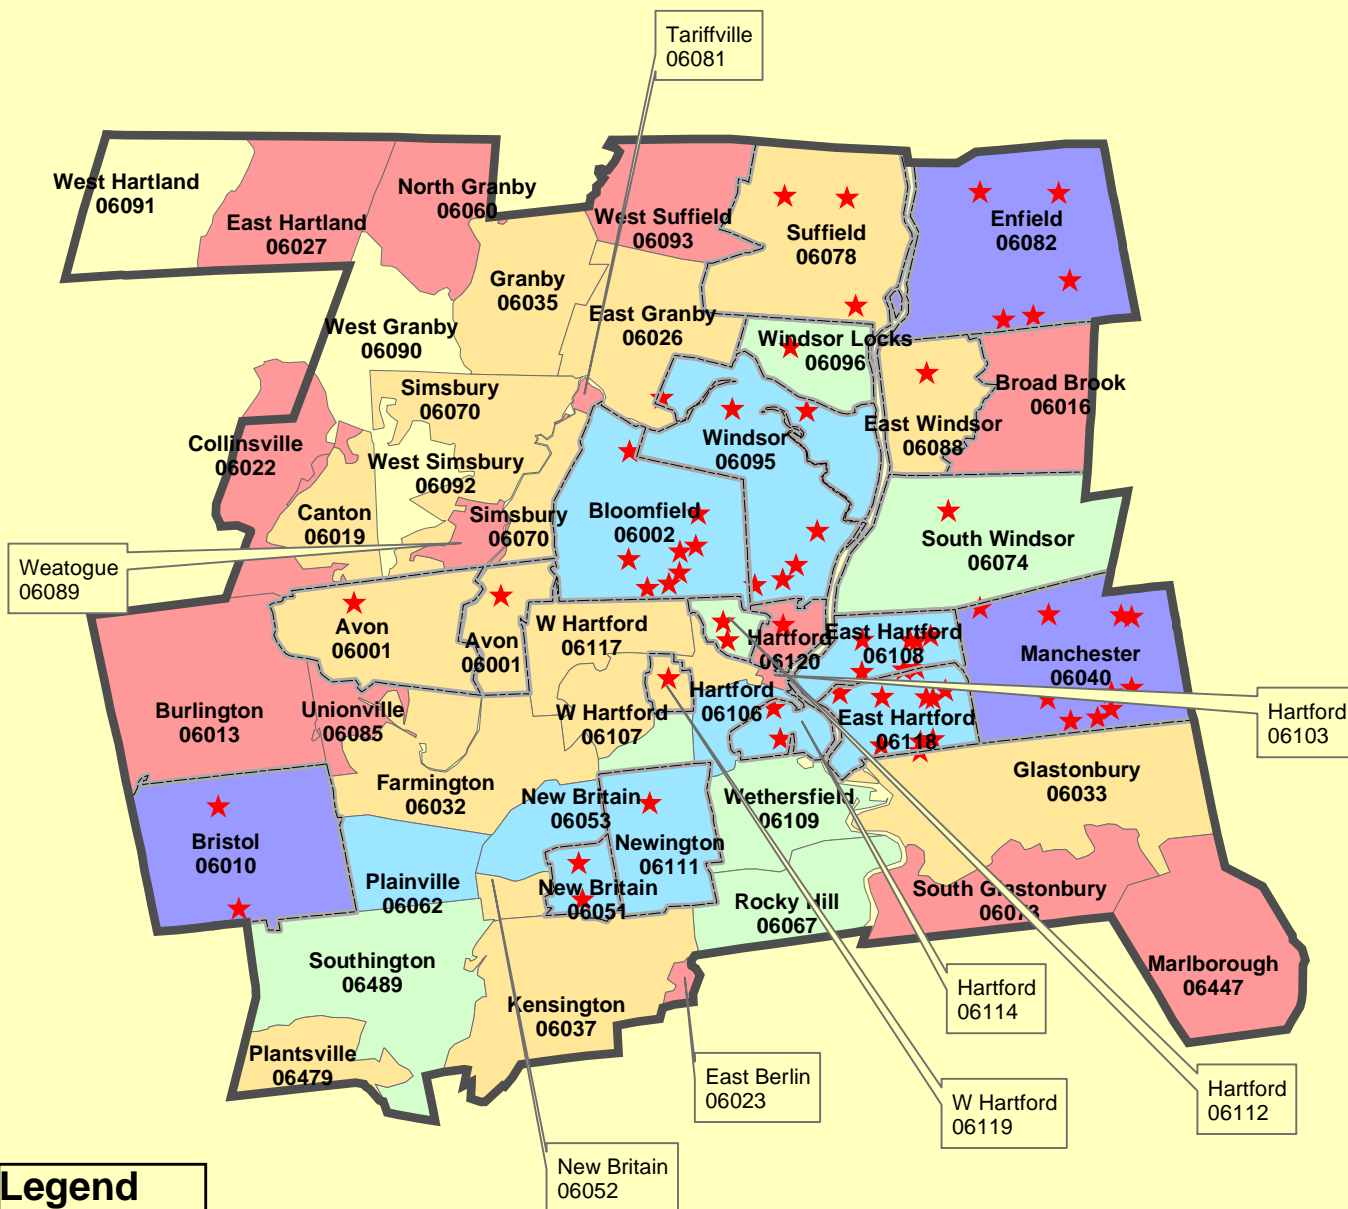

FHA Loan Activity in Hartford County, CT for Prestige Mortgage LLC. between 06/01/2001 - 05/31/2002

Red stars indicate zip code of a Mortgage originated by the Lender.

Legend

Number	Range
	1 - 19
	20 - 55
	56 - 116
	117 - 283
	284 - 540