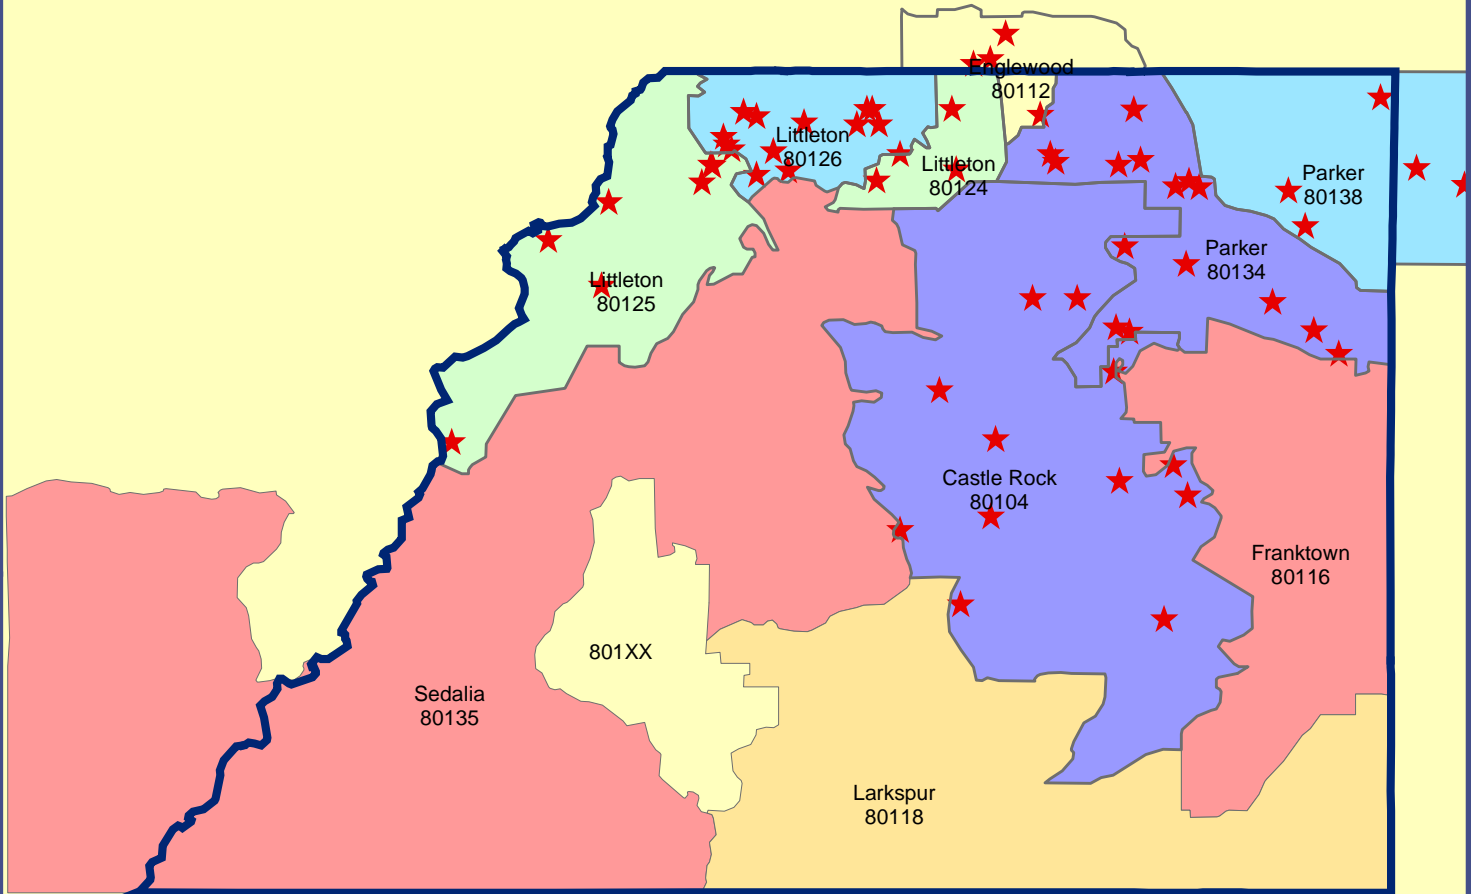

FHA Loan Activity in Douglas County, CO for CTX Mortgage Company between 06/01/2001 - 05/31/2002

Red stars indicate zip code of a Mortgage originated by the Lender.

Legend	
Total FHA Loans	
Light Pink	2 - 3
Light Orange	4 - 6
Light Green	7 - 146
Light Blue	147 - 412
Dark Blue	413 - 702